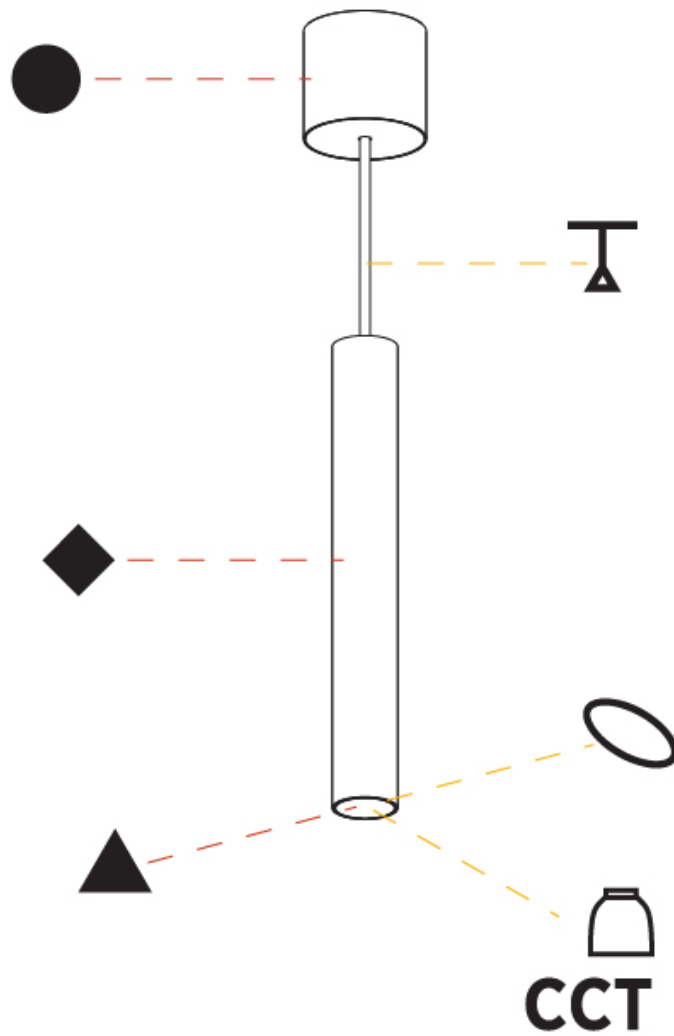

HANGOVER MONOPOINT SURFACE CANOPY SUSPENSION

A300154-

PROJECT	_____
TYPE	_____
SPECIFIER	_____
QUANTITY	_____
DATE	_____

A